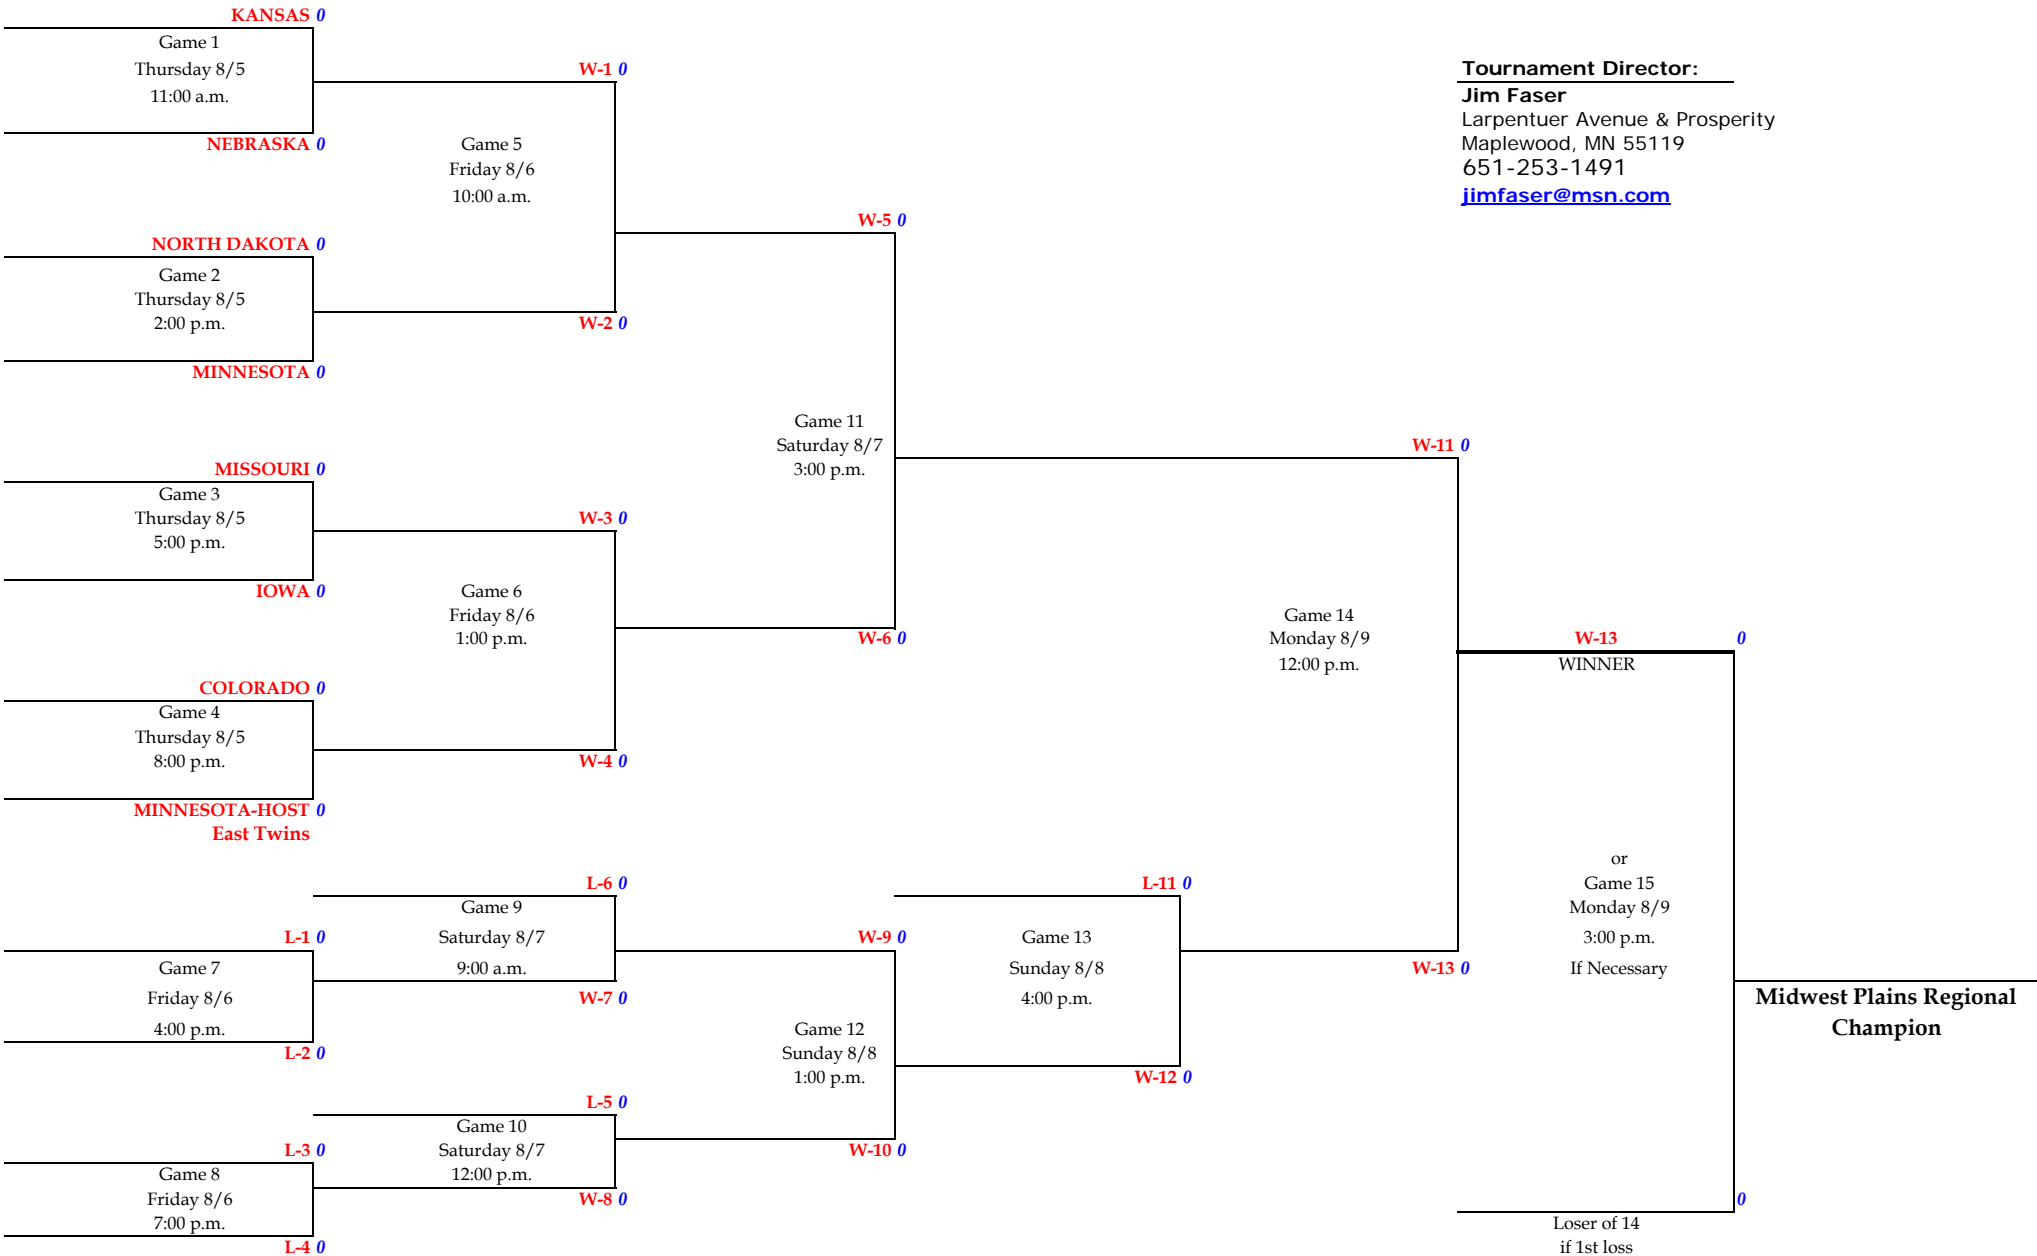

Midwest Plains Regional Tournament

2010 13 Year Old Babe Ruth Midwest Plains Regional Baseball Tournament

Host is East Twins Babe Ruth - Maplewood, MN

Fields: East Twins

8 -Team Double Elimination Bracket

August 4 - August 9, 2010

Tournament Director:

Jim Faser

Larpentuer Avenue & Prosperity

Maplewood, MN 55119

651-253-1491

jimfaser@msn.com